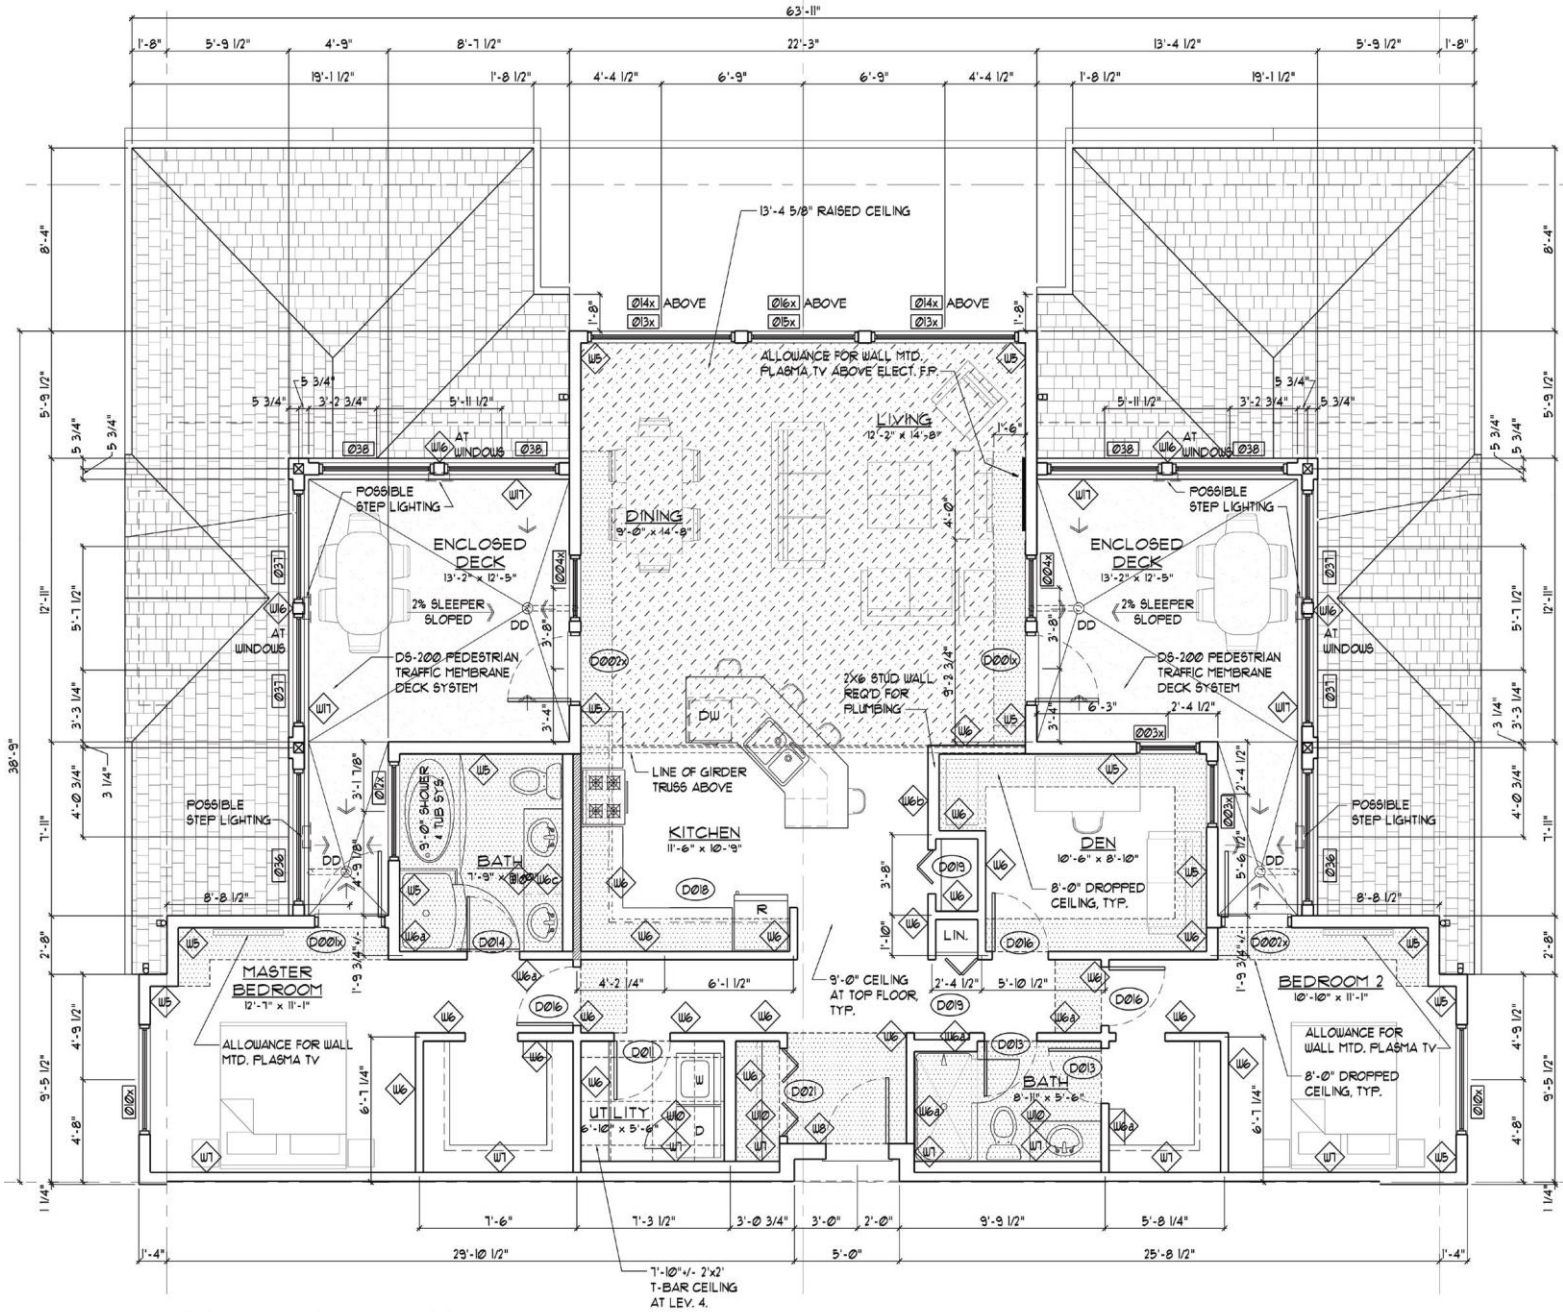

Murano

UNIT 10 W/ ENCLOSED BALCONIES
2 BEDROOM 4 DEN (1482 SQ. FT.)

UNIT 414