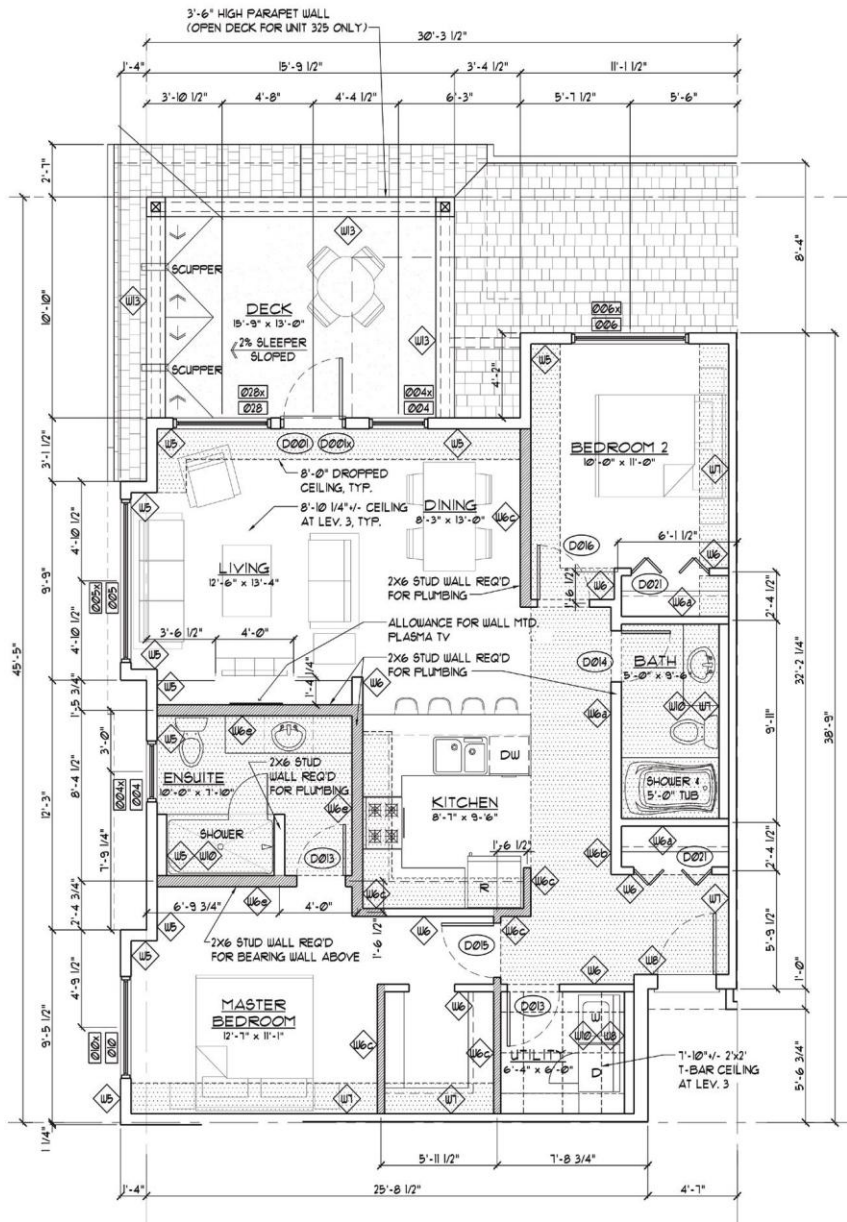

Murano

UNIT 6 - SUITES 314, 315 & 319
ENCLOSED BALCONY PLAN

UNIT 6
2 BEDROOM (1,081 SQ. FT.)

SUITS 314, 315 (REVERSED), 319, 325

NOTE:
UNITS 314, 315 (REVERSED), 319
TO USE WINDOW 4 EXTERIOR
DOOR TAGS AS LABELLED WITH
SUFFIX 'X'