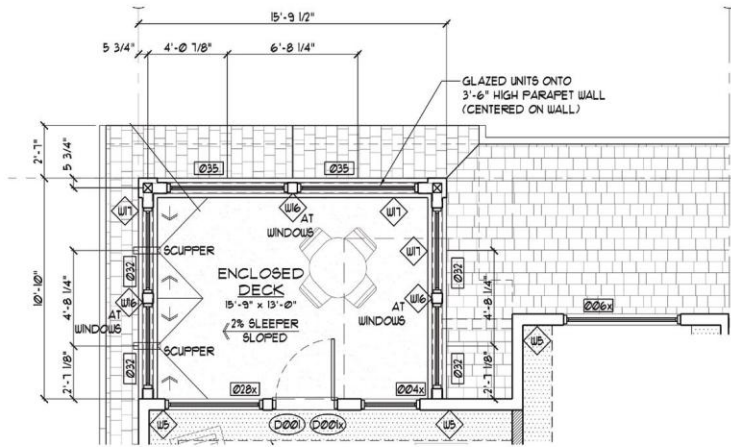

Murano

UNIT 6 - SUITES 314, 315 & 319
ENCLOSED BALCONY PLAN

UNIT 6
2 BEDROOM (1,081 SQ. FT.)

SUITS 314, 315 (REVERSED), 319, 325

NOTE:
UNITS 314, 315 (REVERSED), 319
TO USE WINDOW 4 EXTERIOR
DOOR TAGS AS LABELLED WITH
SUFFIX 'X'