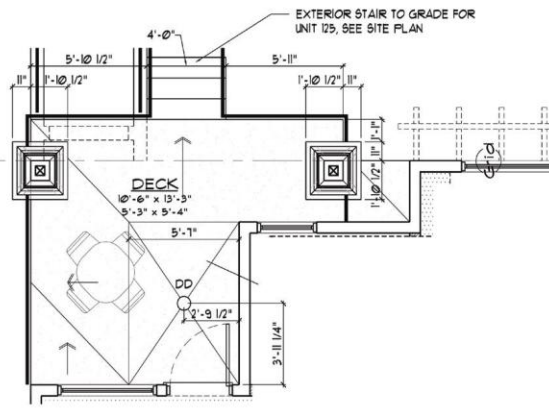

UNIT 7 - SUITE 125
EXTENDED PATIO PLAN