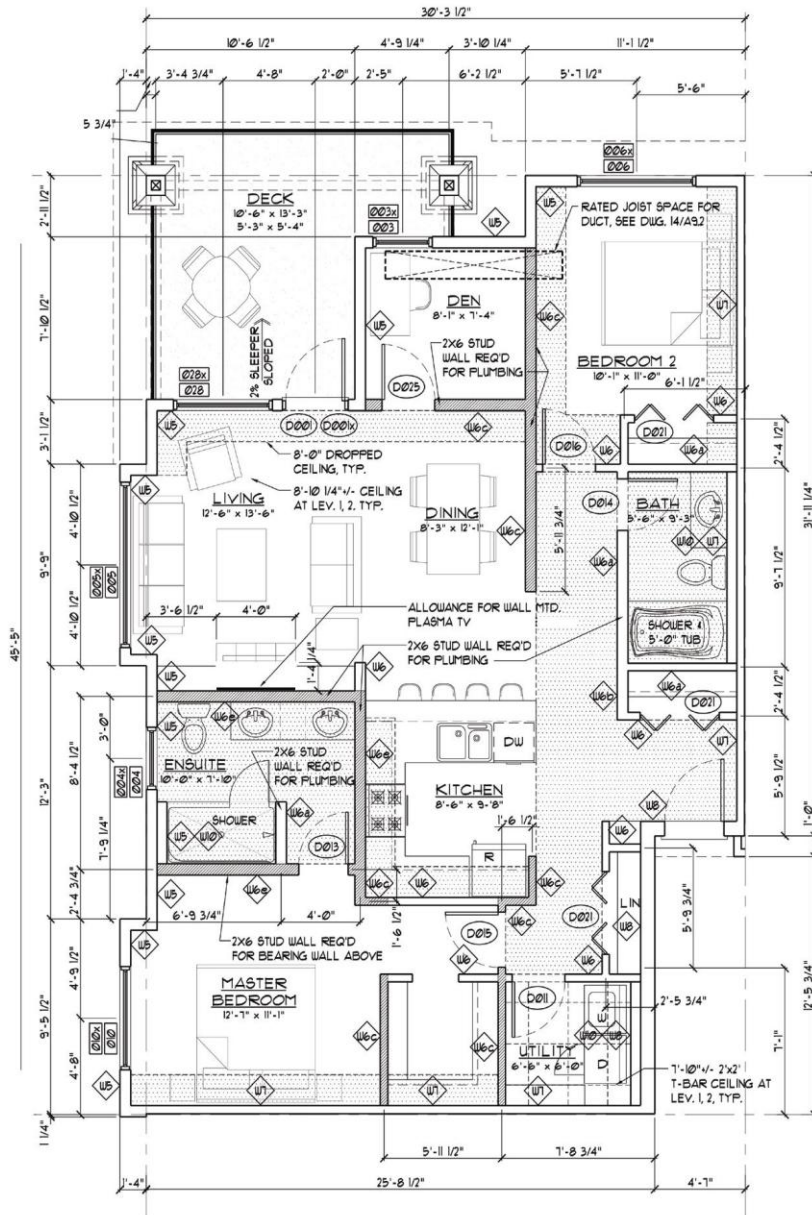

UNIT 7
2 BEDROOM & DEN (1191 SQ. FT.)