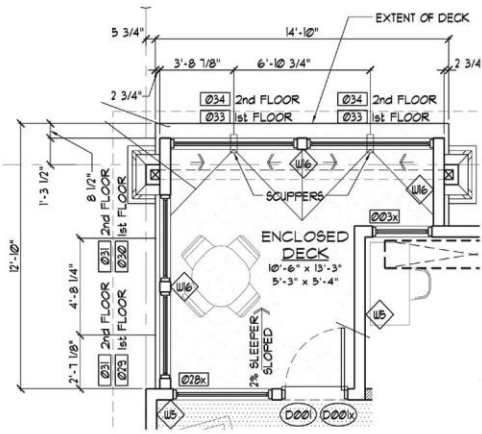

Murano

UNIT 7 - SUITES 114, 115, 119, 214, 215 & 219
ENCLOSED BALCONY PLAN